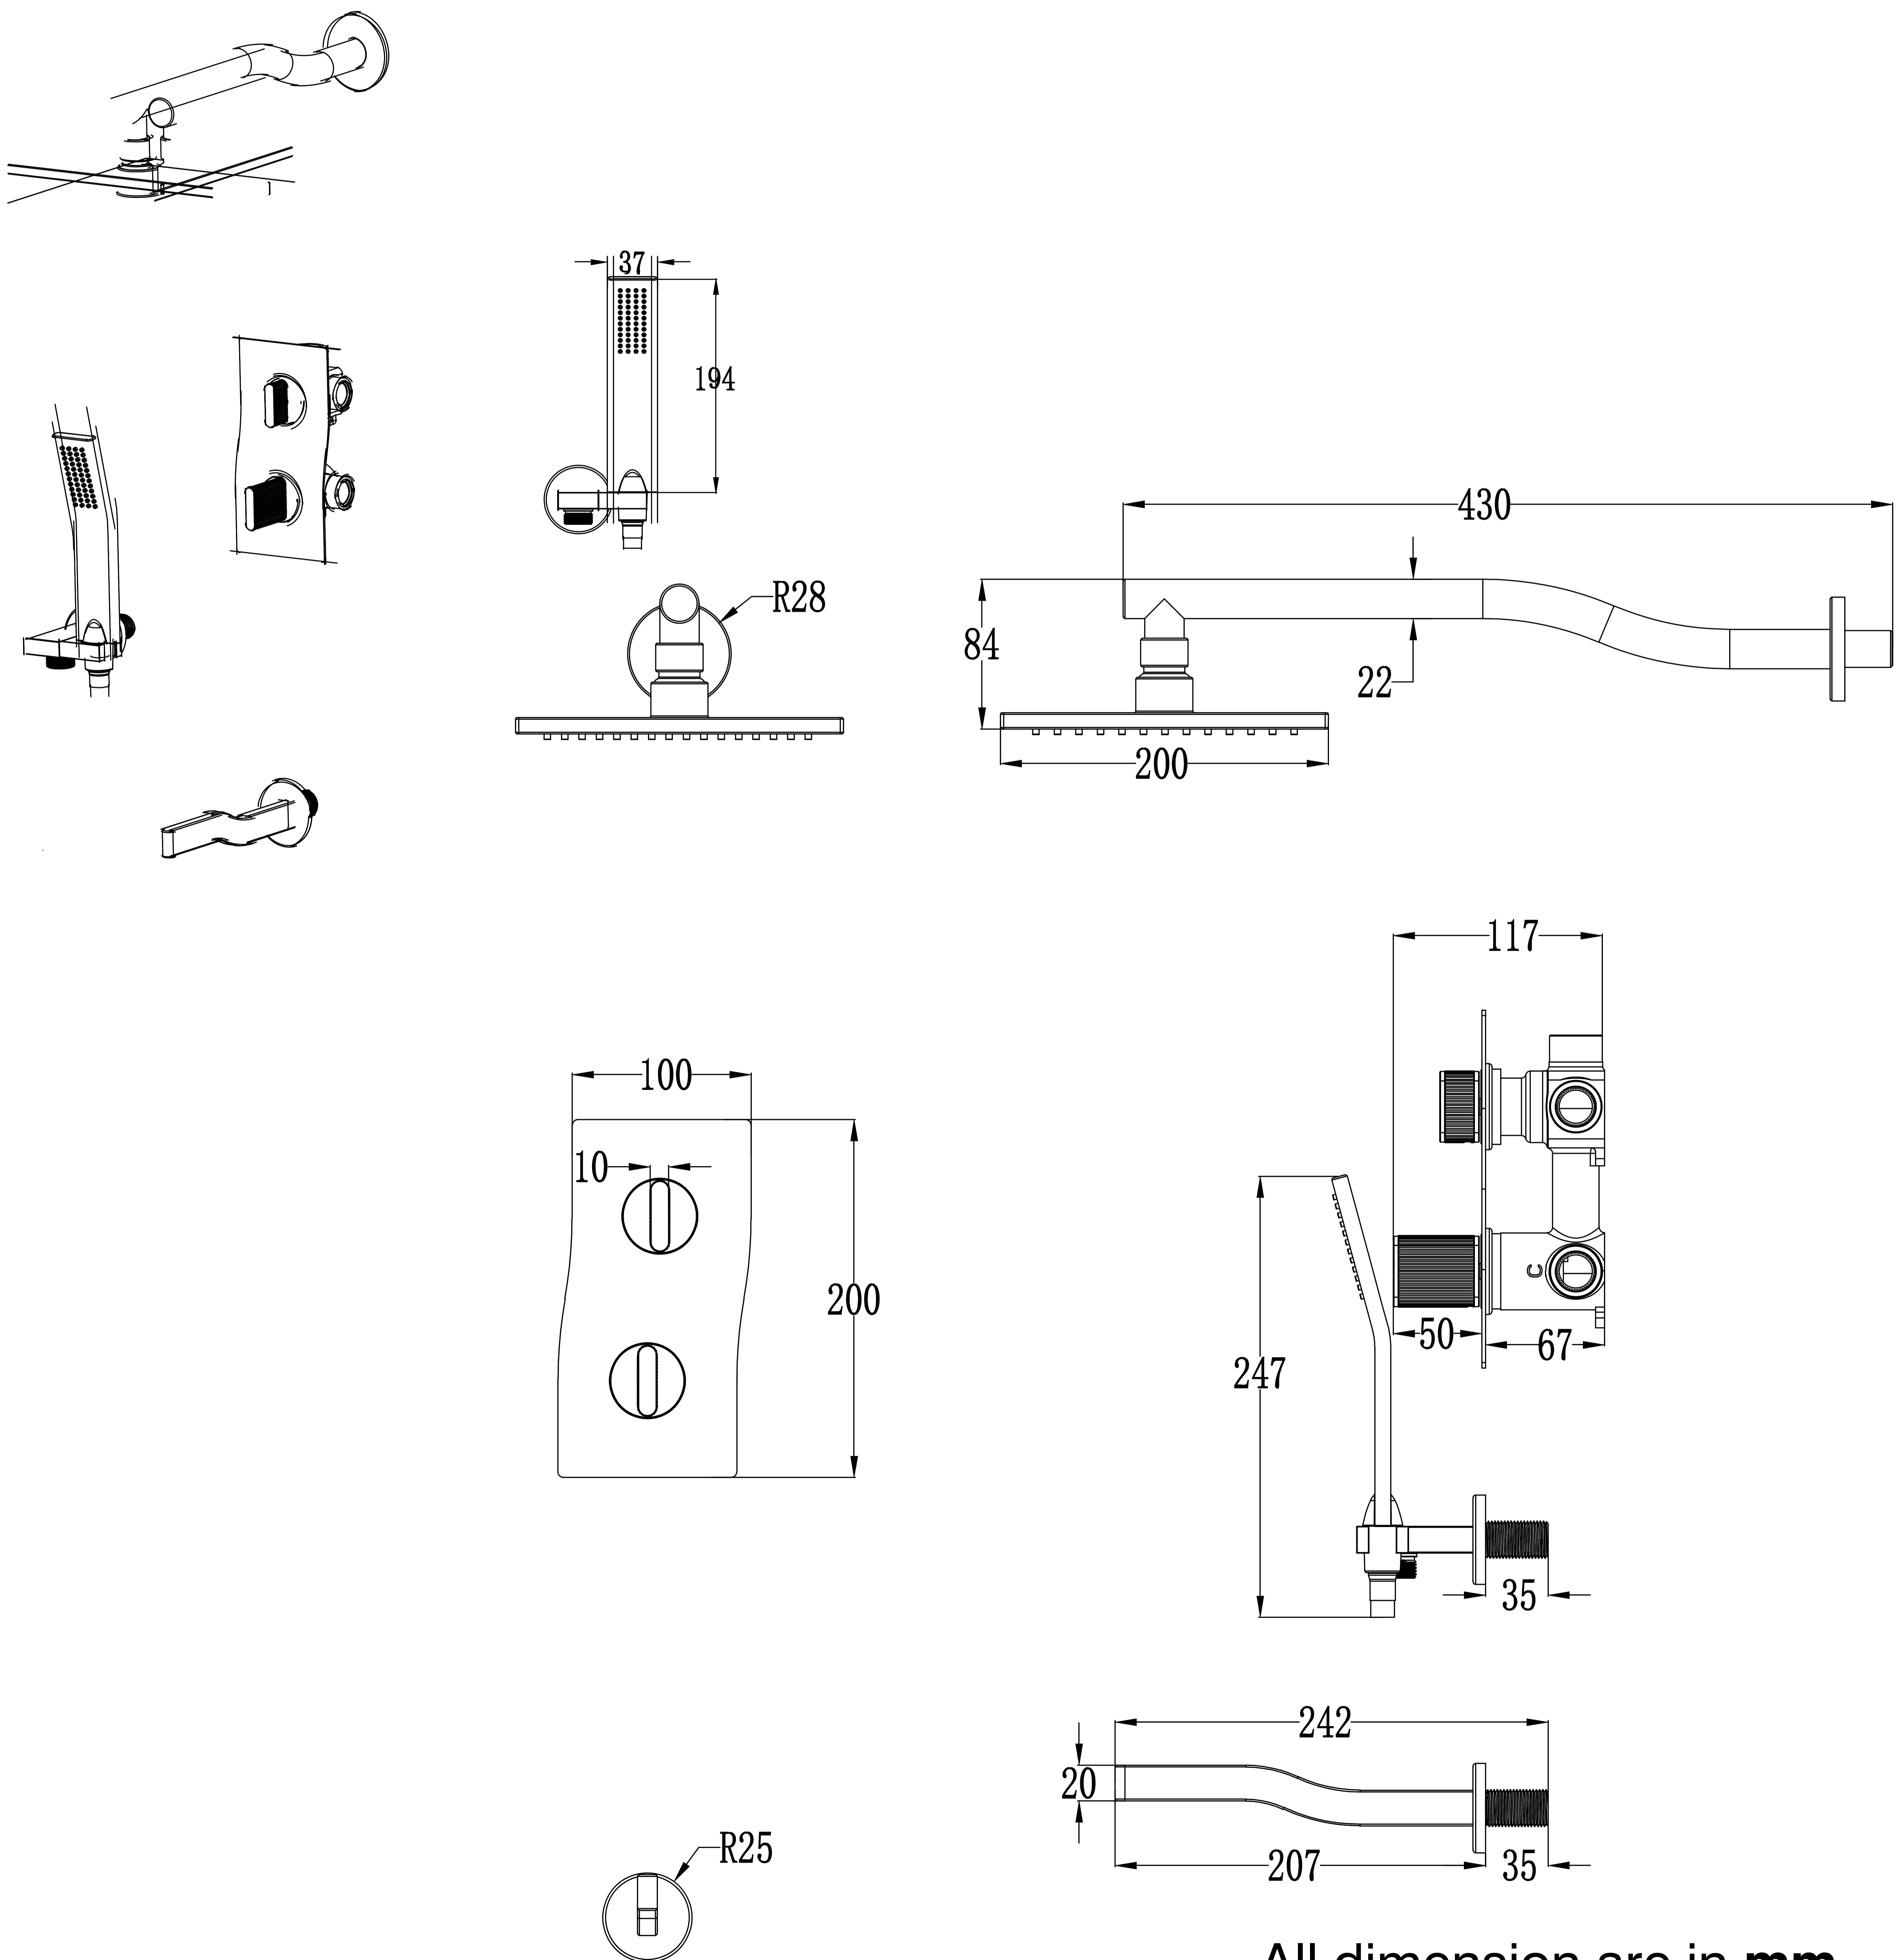

Complete Shower Set With 3 Outlet Diverter

Product Code : 2584

Technical Drawing

All dimension are in mm